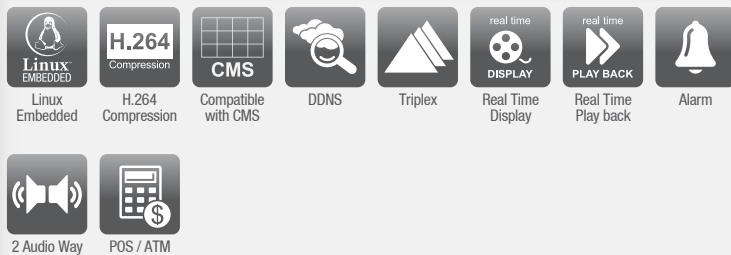

## KEY FEATURES

- Embedded Linux Operating System
- H.264 video compression
- Pentaplex operation
- Various recording resolution [D1/Half D1/ CIF]
- Real time display speed - 240 (NTSC) 200fps (PAL)
- Recording speed - 240fps (NTSC) 200fps (PAL)
- Recording mode - Time Lapse, Event, Time, Emergency
- Search mode - Calendar, Event, Text-In, Time
- Picture In Picture (PIP)
- Digital Zoom
- Network - TCP/IP, HTTP, DHCP, DDNS
- Internet Explorer (IE) web viewing
- Remote Client Software
- Central Monitoring System (CMS) - 128CH
- Text-In support for ATM/POS
- Dedicated dB structure
- Individual camera settings
- USB mouse control on screen
- USB storage back-up (2GB for individual channel)
- 8 nos video inputs
- 8 in/ 4 out alarm
- 8 in/ 1 out bi-directional audio
- HDD Storage - 3 nos SATA type
- ODD - 1 nos DVD-RW
- 1 nos VGA-main, 1 nos BNC-main, 4 nos BNC-spot
- RS232, RS485 communication interface
- 2 nos USB2.0